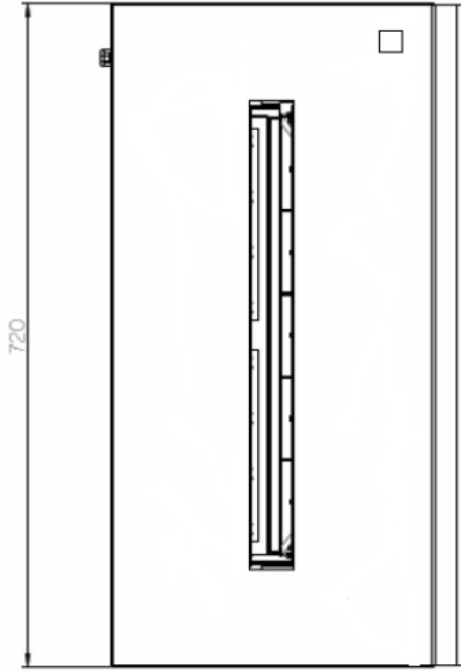

Cassette L Optimyst - pebbles

SCALE 0.150

max. height  
of pebbles

356.5 (with drawer open 552mm)