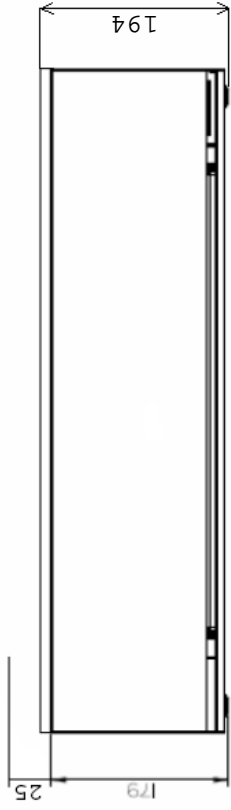

Cassette L Optimyst - pebbles

SCALE 0.150

max. height  
of pebbles

356.5 (with drawer open 552mm)