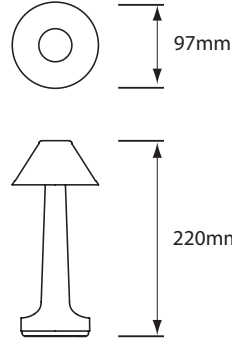

Designer	Peter Ellis, Tammy Chiew
Year of Design	2013
Lamp Type	Sidelight & Downlight
IP Rating	IP52
Dimensions	220mm x 97mm (8½" x 3½")
Weight	0.32 kg / 0.70 lb
Approvals & Standards	CE, CSA, C-Tick, FCC, RoHS, SASO
EU Energy Regulation	Exempt - LED lamps operate on batteries
Awards	IDA Design Award GOLD Winner 2013